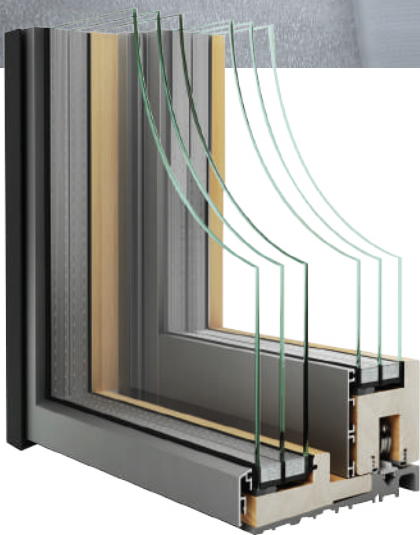

SLIM 50

Tradition. Quality. Design.

TIMELESS DESIGN

A slimmer profile that nearly disappears, leaving more light space to enter. Wing width is only 50mm, installed with or without a visible frame.

www.lokve.com

FEATURES

Outstanding results of technical tests, an aluminum threshold flush with the floor that merges the boundary between interior and exterior, and a modern design with a larger glass surface are just some of the advantages of our new Slim 50 product.

Standard wood-aluminum sliding door

New wood-aluminum sliding door HS Slim 50

Standard wood-aluminum window

New wood-aluminum Slim 50 window