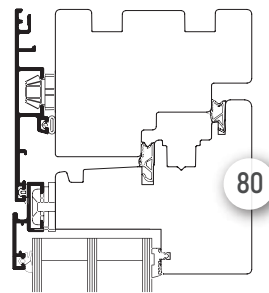

SLIM 50

Tradition. Quality. Design.

TIMELESS DESIGN

A slimmer profile that nearly disappears, leaving more light space to enter. Wing width is only 50mm, installed with or without a visible frame.

www.lokve.com

FEATURES

Outstanding results of technical tests, an aluminum threshold flush with the floor that merges the boundary between interior and exterior, and a modern design with a larger glass surface are just some of the advantages of our new Slim 50 product.

Standard wood-aluminum sliding door

New wood-aluminum sliding door HS Slim 50

Standard wood-aluminum window

New wood-aluminum Slim 50 window