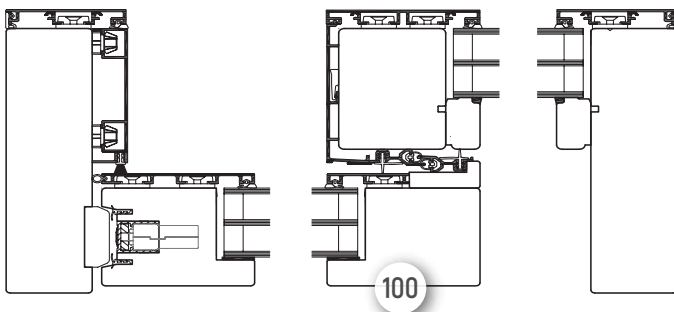

FEATURES

Outstanding results of technical tests, an aluminum threshold flush with the floor that merges the boundary between interior and exterior, and a modern design with a larger glass surface are just some of the advantages of our new Slim 50 product.

Standard wood-aluminum sliding door