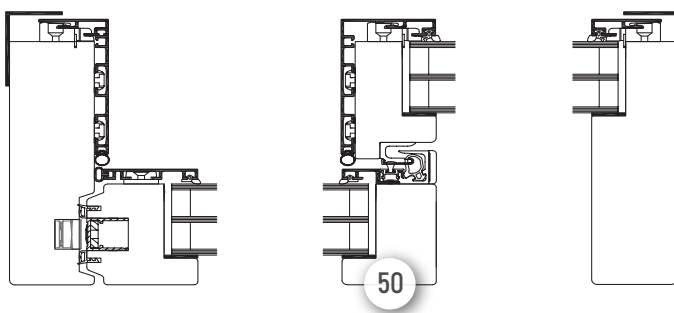

New wood-aluminum sliding door HS Slim 50